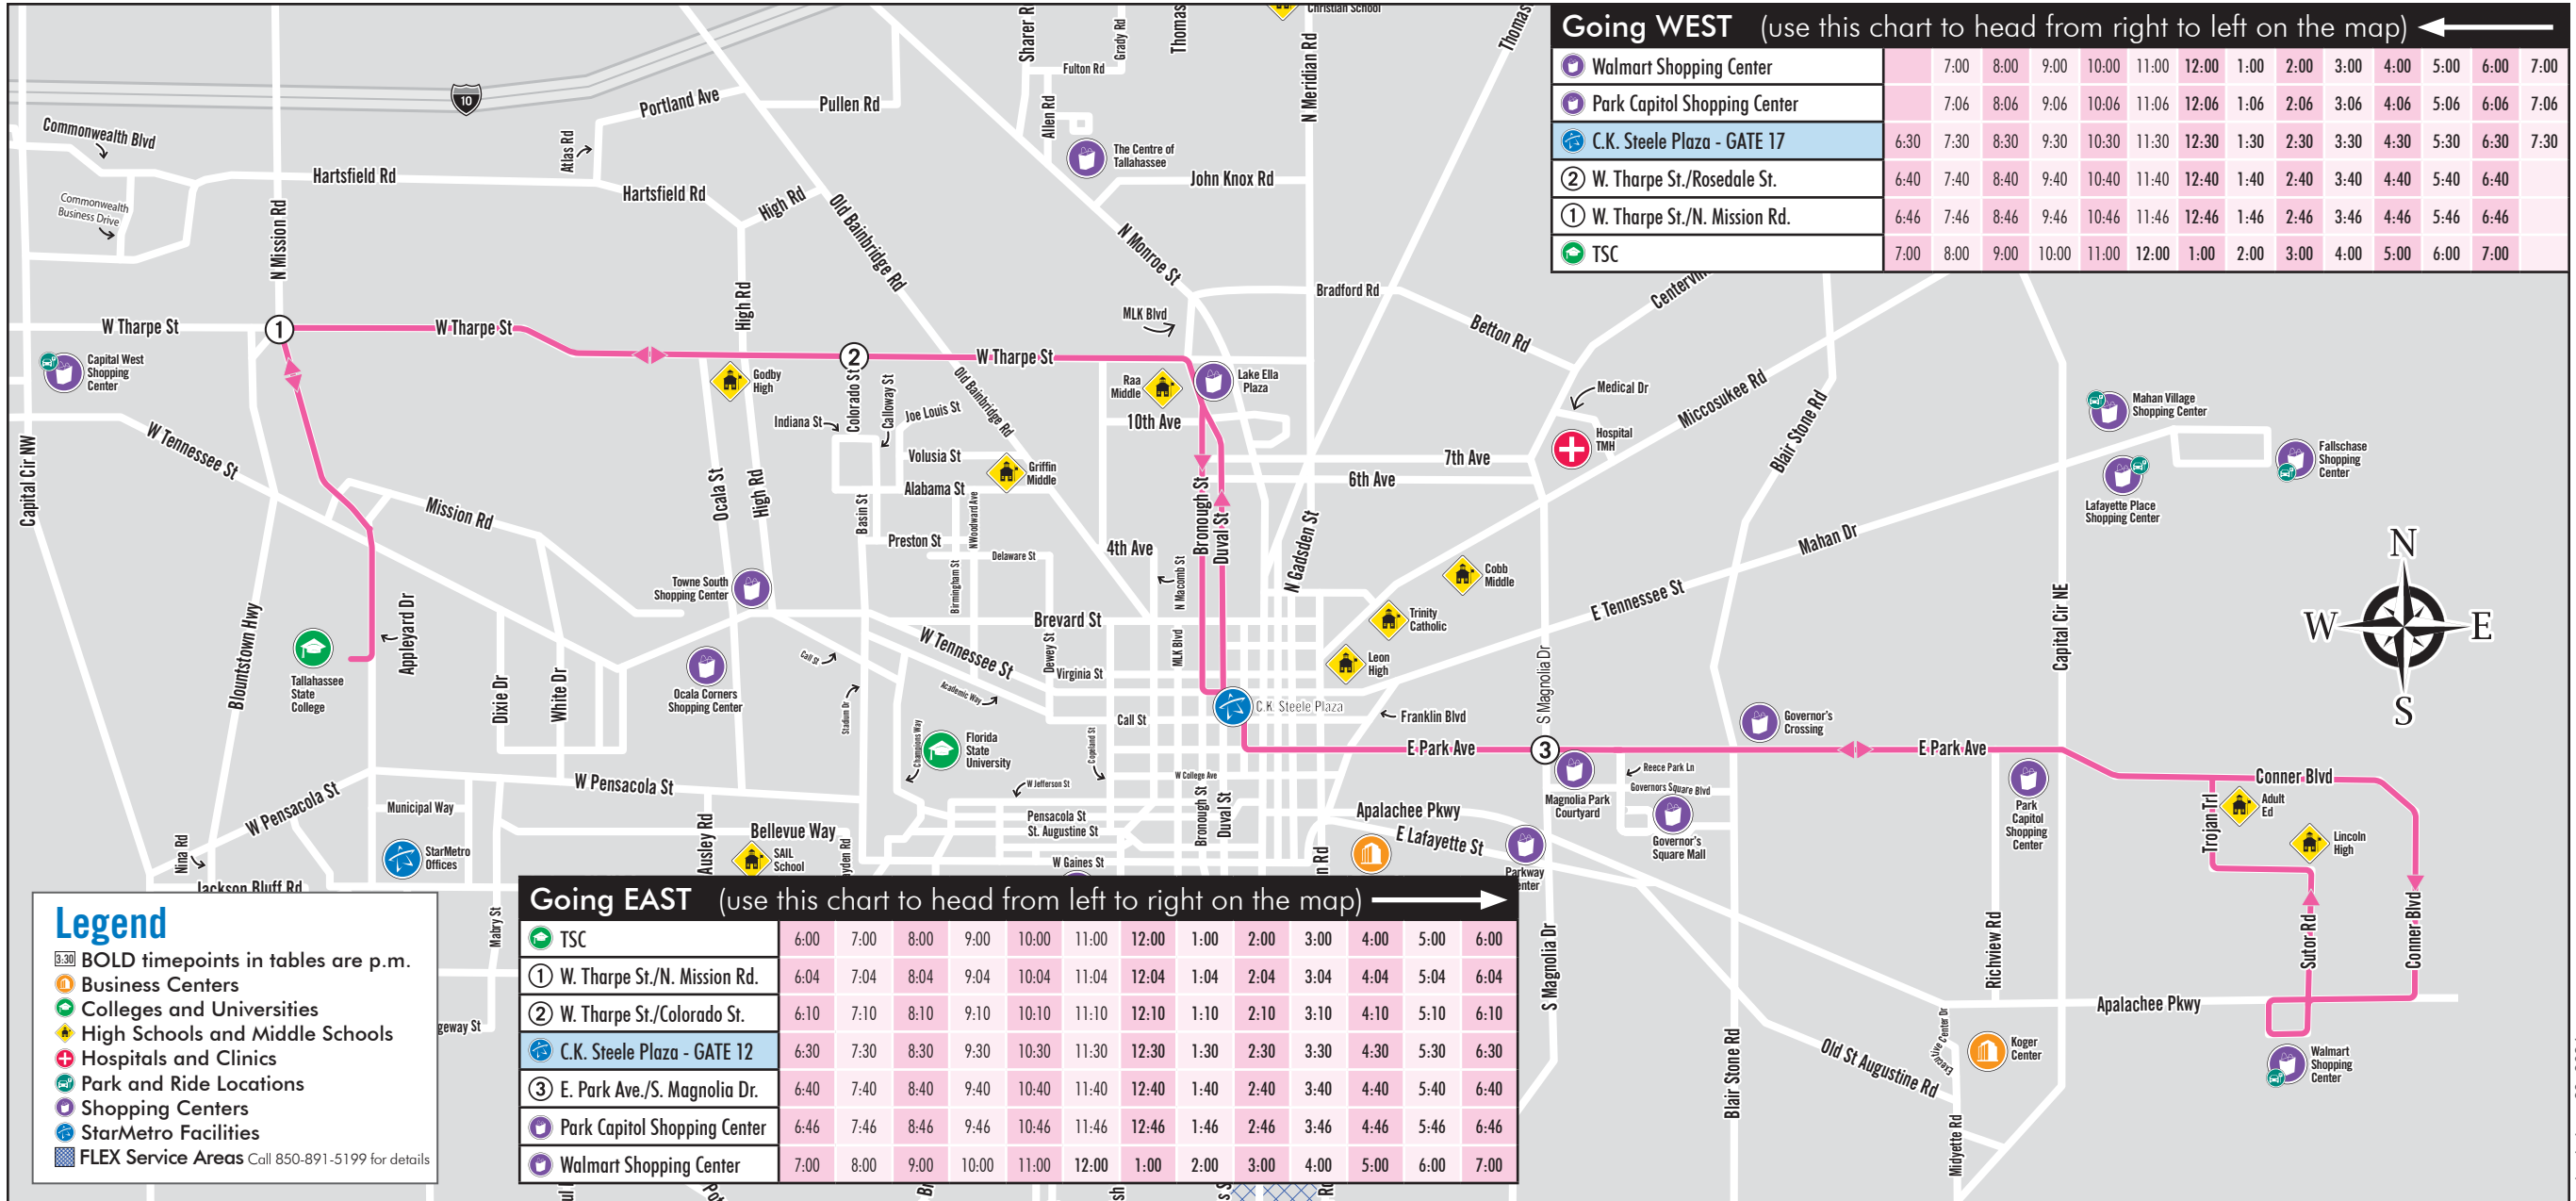

# Evergreen Route (Mon-Fri)

TSC, Tharpe St., C.K. Steele Plaza, Park Ave., Walmart Shopping Center  
 Monday - Friday (6 a.m. - 7:30 p.m.) | Bus comes every: **60 min**

**Going WEST** (use this chart to head from right to left on the map) ←

Walmart Shopping Center	7:00	8:00	9:00	10:00	11:00	12:00	1:00	2:00	3:00	4:00	5:00	6:00	7:00	
Park Capitol Shopping Center	7:06	8:06	9:06	10:06	11:06	12:06	1:06	2:06	3:06	4:06	5:06	6:06	7:06	
<b>C.K. Steele Plaza - GATE 17</b>	6:30	7:30	8:30	9:30	10:30	11:30	12:30	1:30	2:30	3:30	4:30	5:30	6:30	7:30
② W. Tharpe St./Rosedale St.	6:40	7:40	8:40	9:40	10:40	11:40	12:40	1:40	2:40	3:40	4:40	5:40	6:40	
① W. Tharpe St./N. Mission Rd.	6:46	7:46	8:46	9:46	10:46	11:46	12:46	1:46	2:46	3:46	4:46	5:46	6:46	
TSC	7:00	8:00	9:00	10:00	11:00	12:00	1:00	2:00	3:00	4:00	5:00	6:00	7:00	

**Going EAST** (use this chart to head from left to right on the map) →

TSC	6:00	7:00	8:00	9:00	10:00	11:00	12:00	1:00	2:00	3:00	4:00	5:00	6:00	
① W. Tharpe St./N. Mission Rd.	6:04	7:04	8:04	9:04	10:04	11:04	12:04	1:04	2:04	3:04	4:04	5:04	6:04	
② W. Tharpe St./Colorado St.	6:10	7:10	8:10	9:10	10:10	11:10	12:10	1:10	2:10	3:10	4:10	5:10	6:10	
<b>C.K. Steele Plaza - GATE 12</b>	6:30	7:30	8:30	9:30	10:30	11:30	12:30	1:30	2:30	3:30	4:30	5:30	6:30	
③ E. Park Ave./S. Magnolia Dr.	6:40	7:40	8:40	9:40	10:40	11:40	12:40	1:40	2:40	3:40	4:40	5:40	6:40	
Park Capitol Shopping Center	6:46	7:46	8:46	9:46	10:46	11:46	12:46	1:46	2:46	3:46	4:46	5:46	6:46	
Walmart Shopping Center	7:00	8:00	9:00	10:00	11:00	12:00	1:00	2:00	3:00	4:00	5:00	6:00	7:00	

**Legend**

- 3:30** BOLD timepoints in tables are p.m.
- Business Centers
- Colleges and Universities
- High Schools and Middle Schools
- Hospitals and Clinics
- Park and Ride Locations
- Shopping Centers
- StarMetro Facilities
- FLEX Service Areas Call 850-891-5199 for details